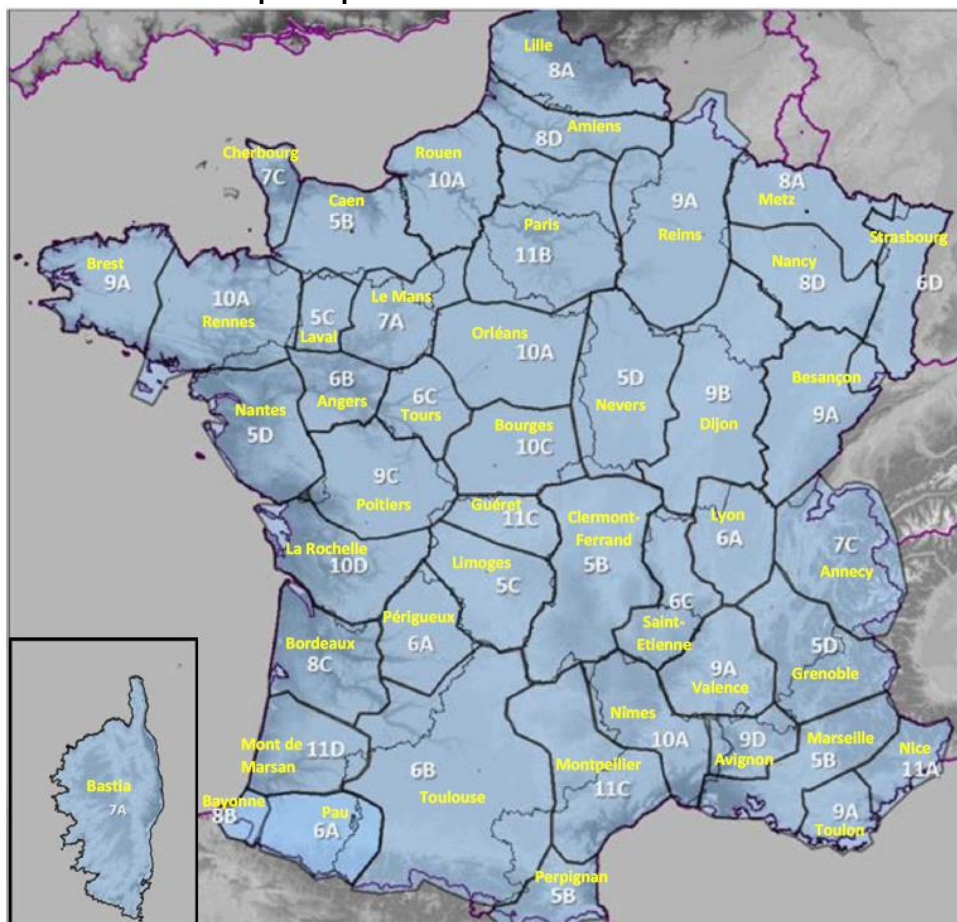

DAB+ Broadcast Local multiplexes

Broadcast	SFN network
Radio stations (13)	More information on: https://www.dabplus.fr
Audio	Encoding exclusive DAB+ / AAC+ bitrates from 64 to 80 kbit/s
Programme Type PTY	No
DLS	0,5 to 1 kbit/s dynamic as integrated PAD.
Slideshow	Yes, per radio station 8 to 16 kbit/s dynamic as integrated PAD.
Station Logos	Yes: Integrated in Slideshow
Traffic Information	No
Announcement (TA)	No
Other Ensemble Announcement (OE)	No
Service Information	- Minimal signalling to display and decode is broadcasted FIG 0/2; 0/5; 0/8; 0/13; 0/17; 1/1 - Service following are not broadcasted FIG 0/6 and 0/21 - Frequency information is not broadcasted FIG 0/21 Other multiplex (ensemble) information is not broadcasted FIG 0/24
Service Following	No specific signalling for Service Following is broadcasted as of today Implicit linking for DAB > FM continuity occurs by default when the code PI (FM) = SID (DAB).
Hard links	No
Soft links	No
Service Configuration	No
DAB+ standard EN300401	

Arcom Etendu multiplexes plan