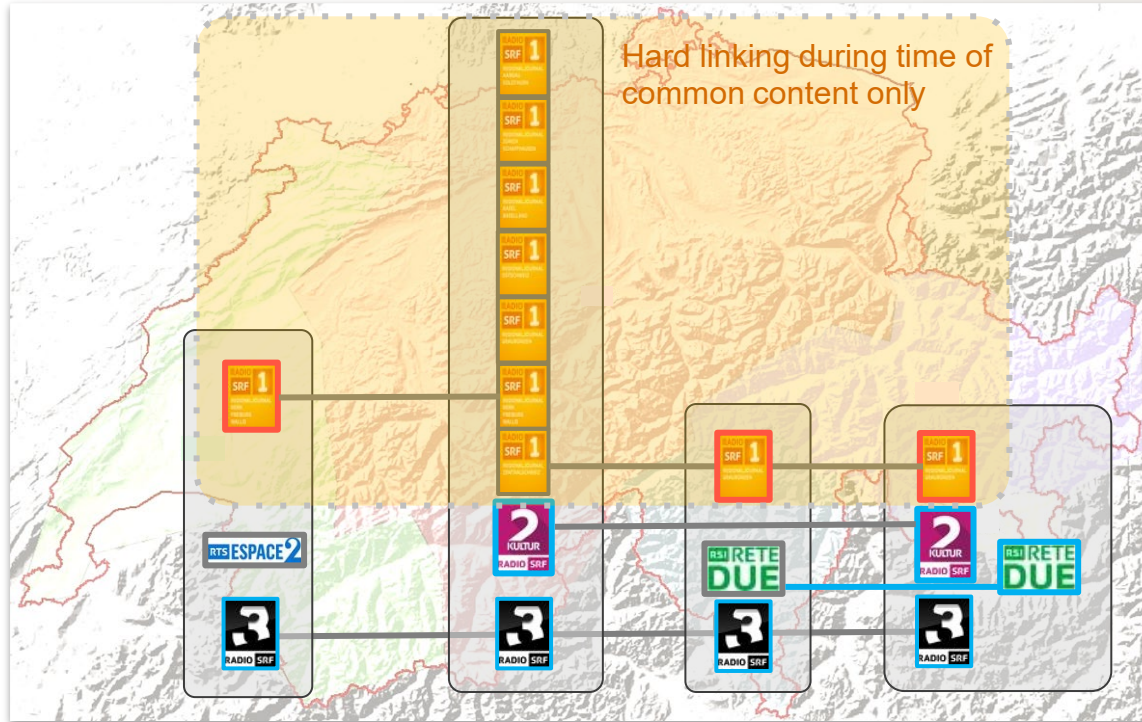

Implicit linking

- National services have the same Service Id in all regions.
- FIG 0/24 + FIG 0/21 are being used to determine which frequencies to check when a receiver loose reception.
- Before FM switch-off all DAB Service IDs aligned with RDS PI codes.

Soft linking

- The services NRK Trafikk 1-7 have different content in each region. These services are related.
- NRK provides service linking information with soft links using FIG 0/6 for the NRK Trafikk services.

MFN Network

- MFN Network in region 7
- We do use the OE flag = 0 in FIG 0/21 for signaling in our MFN region.

Swiss SRG stations use cases as implemented today

SRF1 regional Content

SRF 1 language exchange

SRF 2 same services

RSI 2 same services

SRF 3 same services

— implicit linking DAB+ / FM
 — same service DAB+

Hard linking linkage set

UK service following – example: receivable services in Epsom

National ensembles (3)