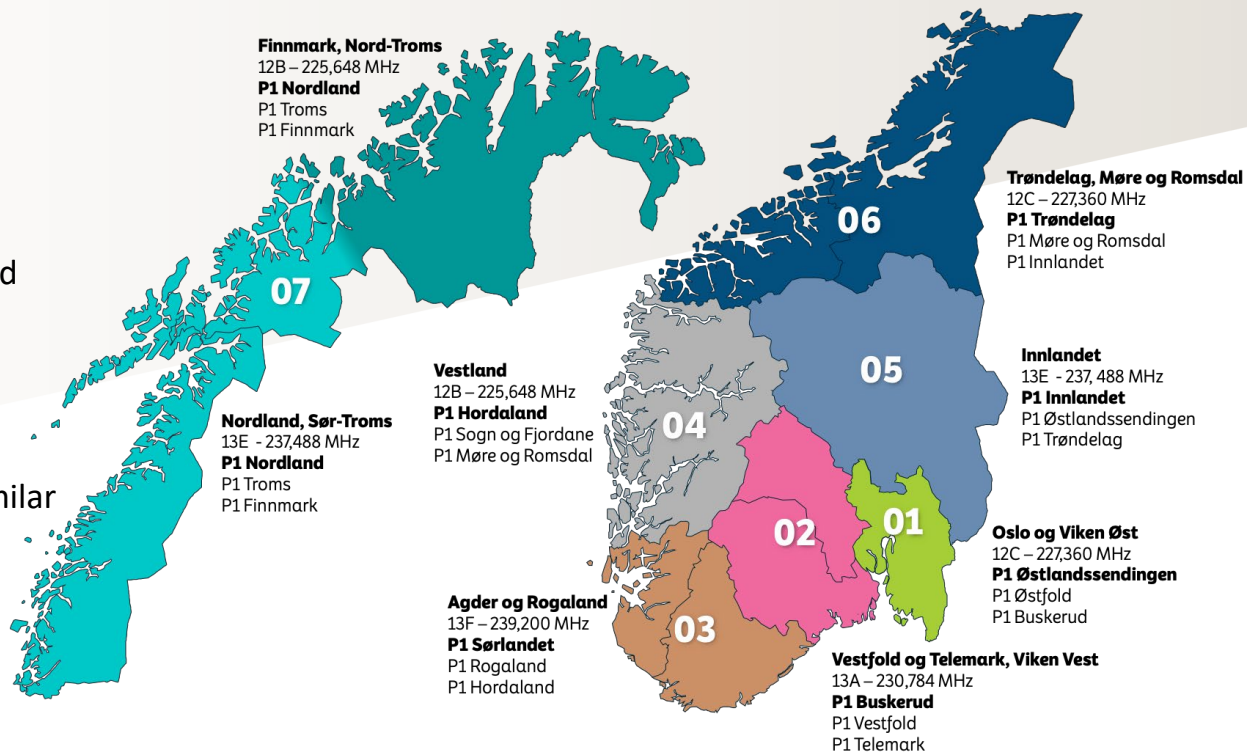

Service Following at NRK

Norway

DAB @ NRK

Seven regional ensembles with different frequencies

- Each region has three regionalized versions of the service NRK P1
- Each region has its own Traffic station
- All other national services are similar in all regions

Implicit linking

- National services have the same Service Id in all regions.
- FIG 0/24 + FIG 0/21 are being used to determine which frequencies to check when a receiver loose reception.
- Before FM switch-off all DAB Service IDs aligned with RDS PI codes.

Sie haben die Wahl:

BUNDESLAND

LANDESRUNDFUNKANSTALT

Wählen Sie ein Bundesland:

BADEN-
WÜRTTEMBERG

BAYERN

BERLIN

BRANDENBURG

BREMEN

HAMBURG

HESSEN

MECKLENBURG-
VORPOMMERN

NIEDERSACHSEN

NORDRHEIN-
WESTFALEN

Contact:

projectoffice@worlddab.org