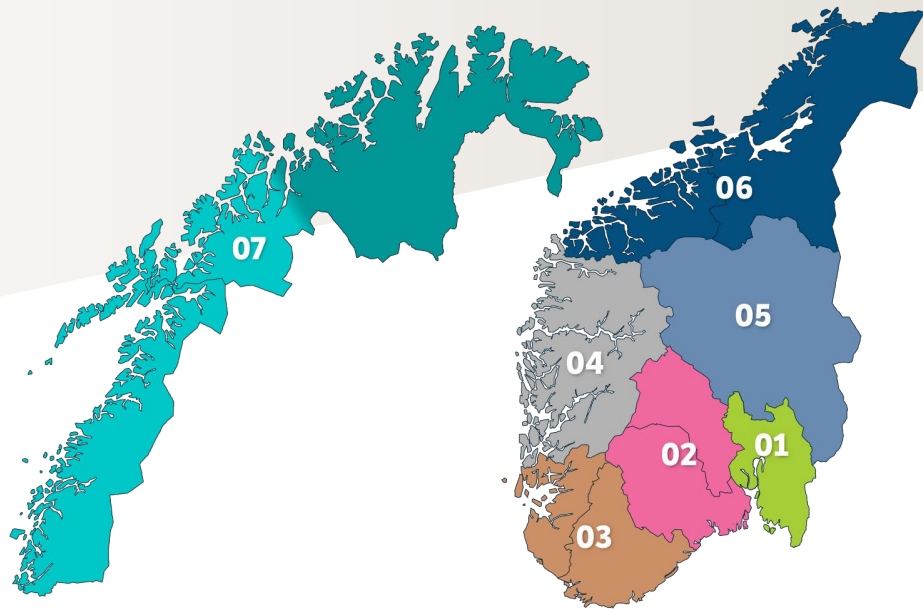

Implicit linking

- National services have the same Service Id in all regions.
- FIG 0/24 + FIG 0/21 are being used to determine which frequencies to check when a receiver loose reception.
- Before FM switch-off all DAB Service IDs aligned with RDS PI codes.