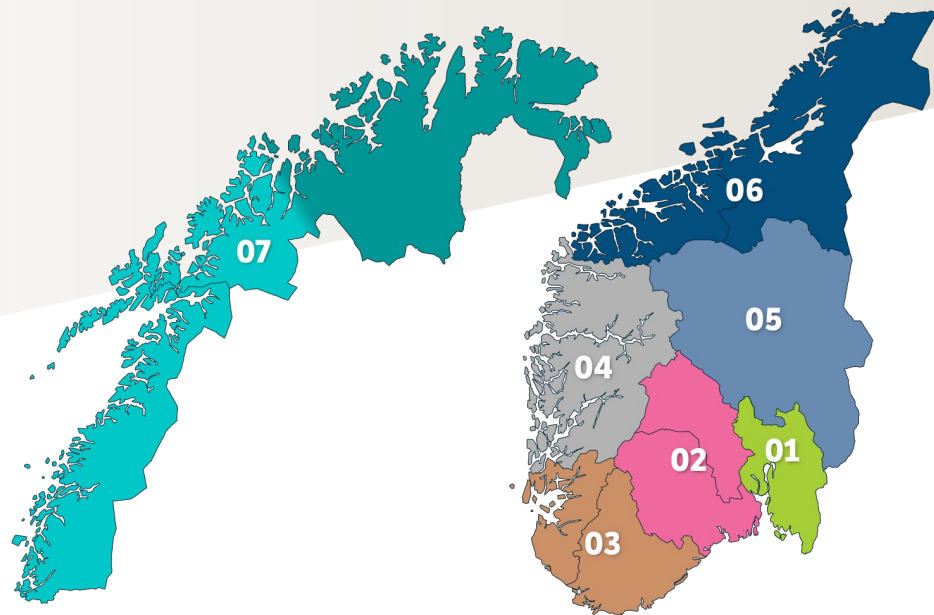

MFN Network

- MFN Network in region 7
- We do use the OE flag = 0 in FIG 0/21 for signaling in our MFN region.