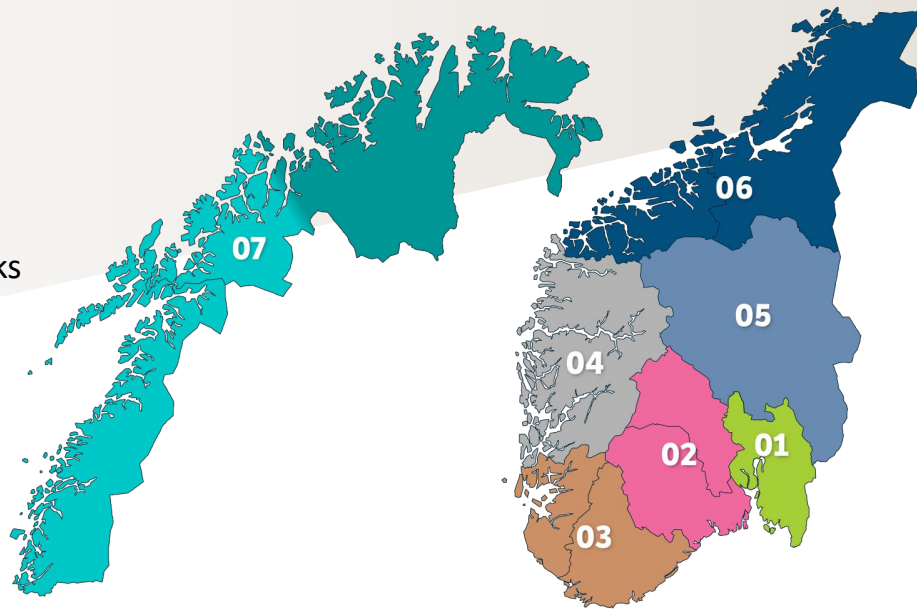

Soft linking

- The services NRK Trafikk 1-7 have different content in each region. These services are related.
- NRK provides service linking information with soft links using FIG 0/6 for the NRK Trafikk services.