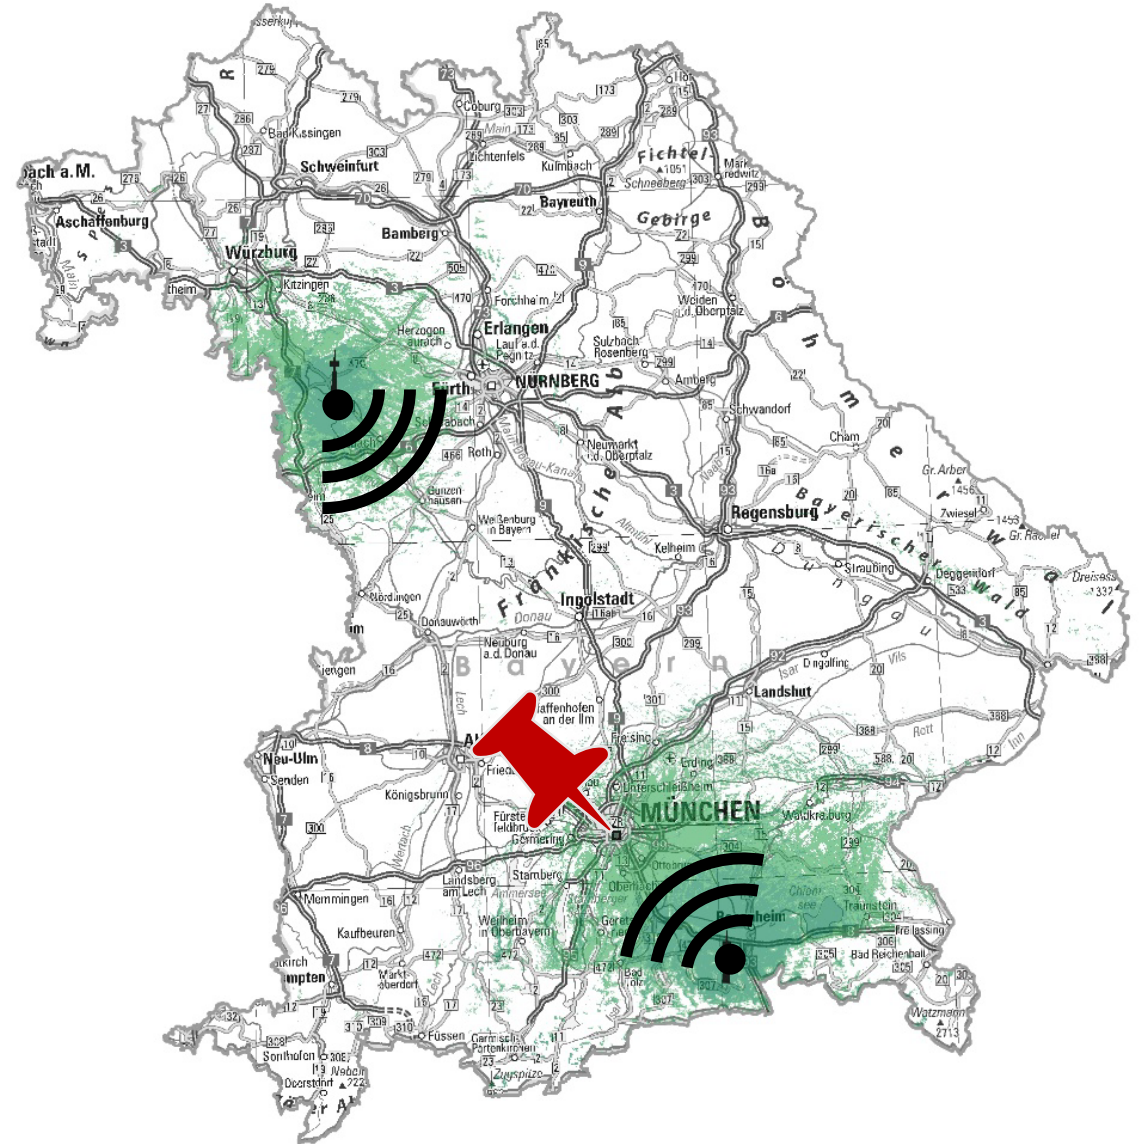

ART project is on-air

On Air on Test Ensemble 10D,
with 2 transmitters:

- Wendelstein (10 kW ERP)
- Ansbach/Büttelberg (2 kW ERP)

ETI recordings available upon request
for receiver testing purpose.