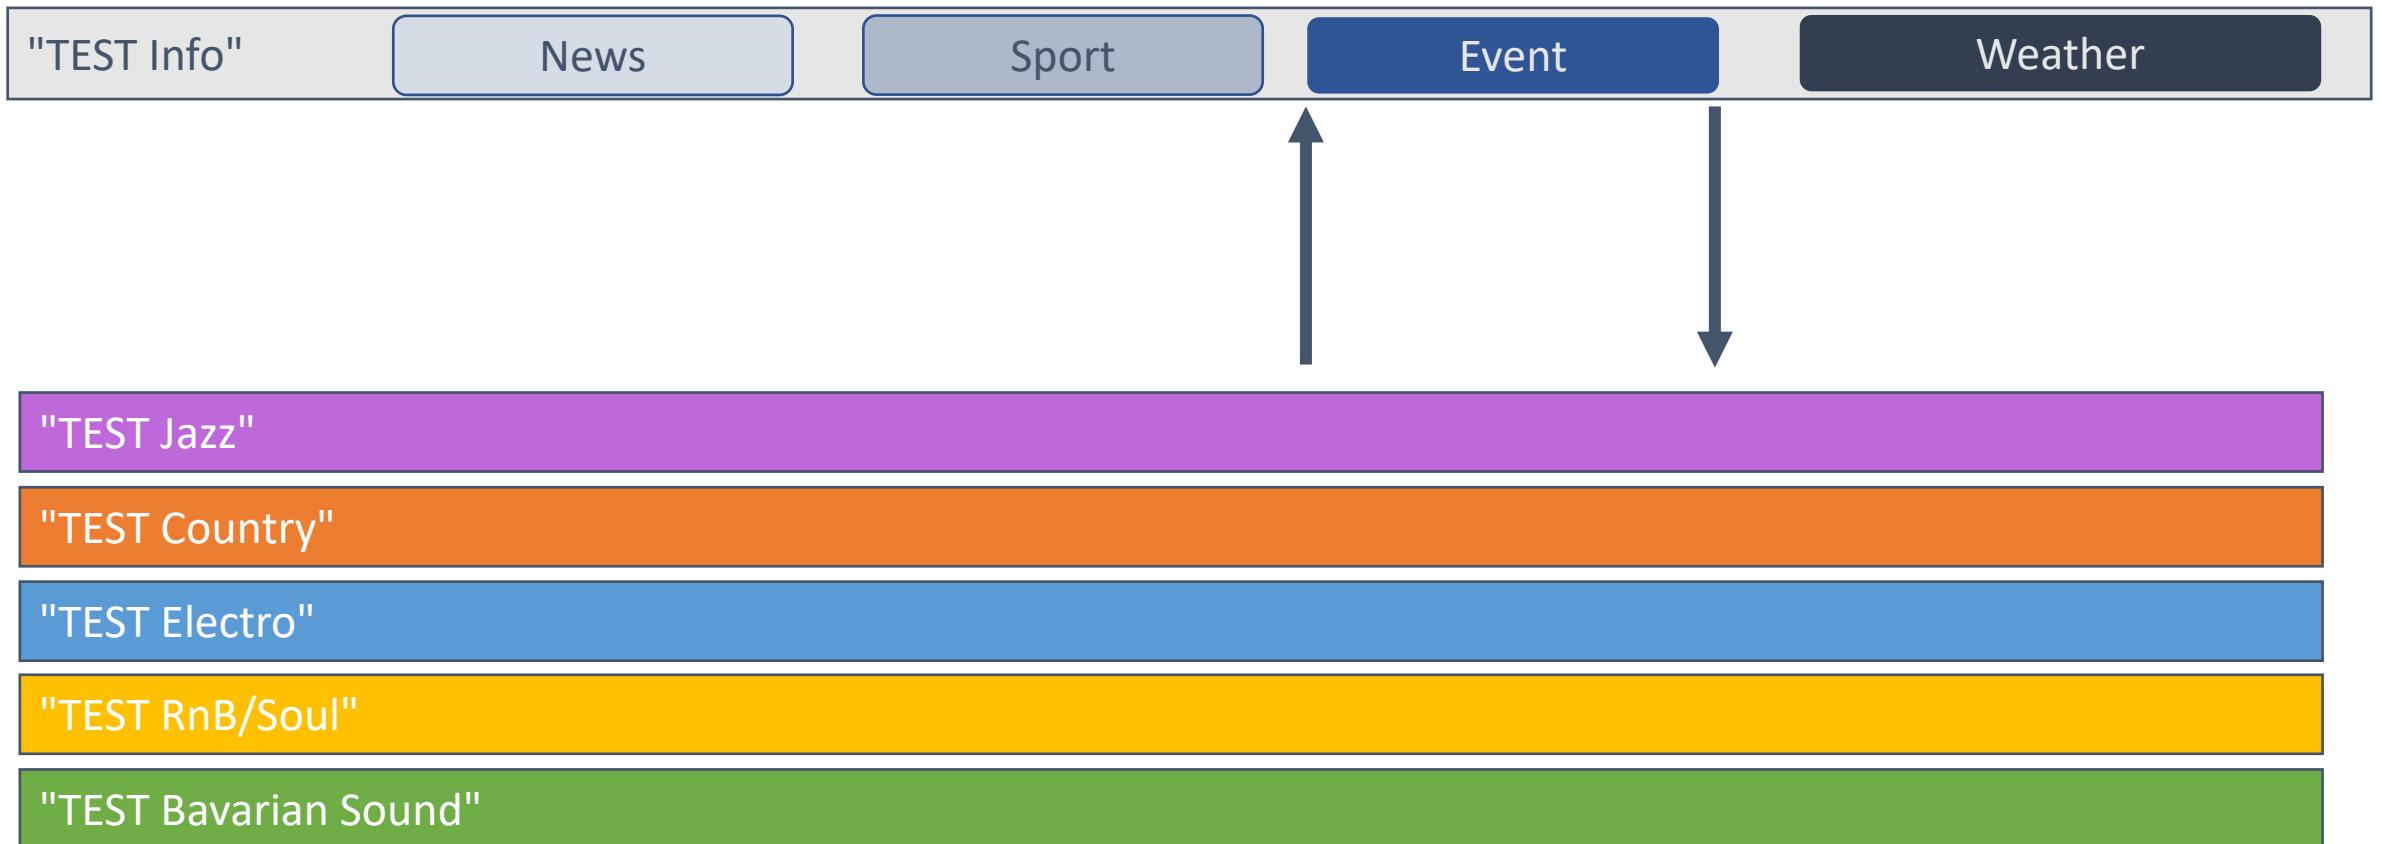

Idea of the ART project

Automatic switching
by DAB announcements