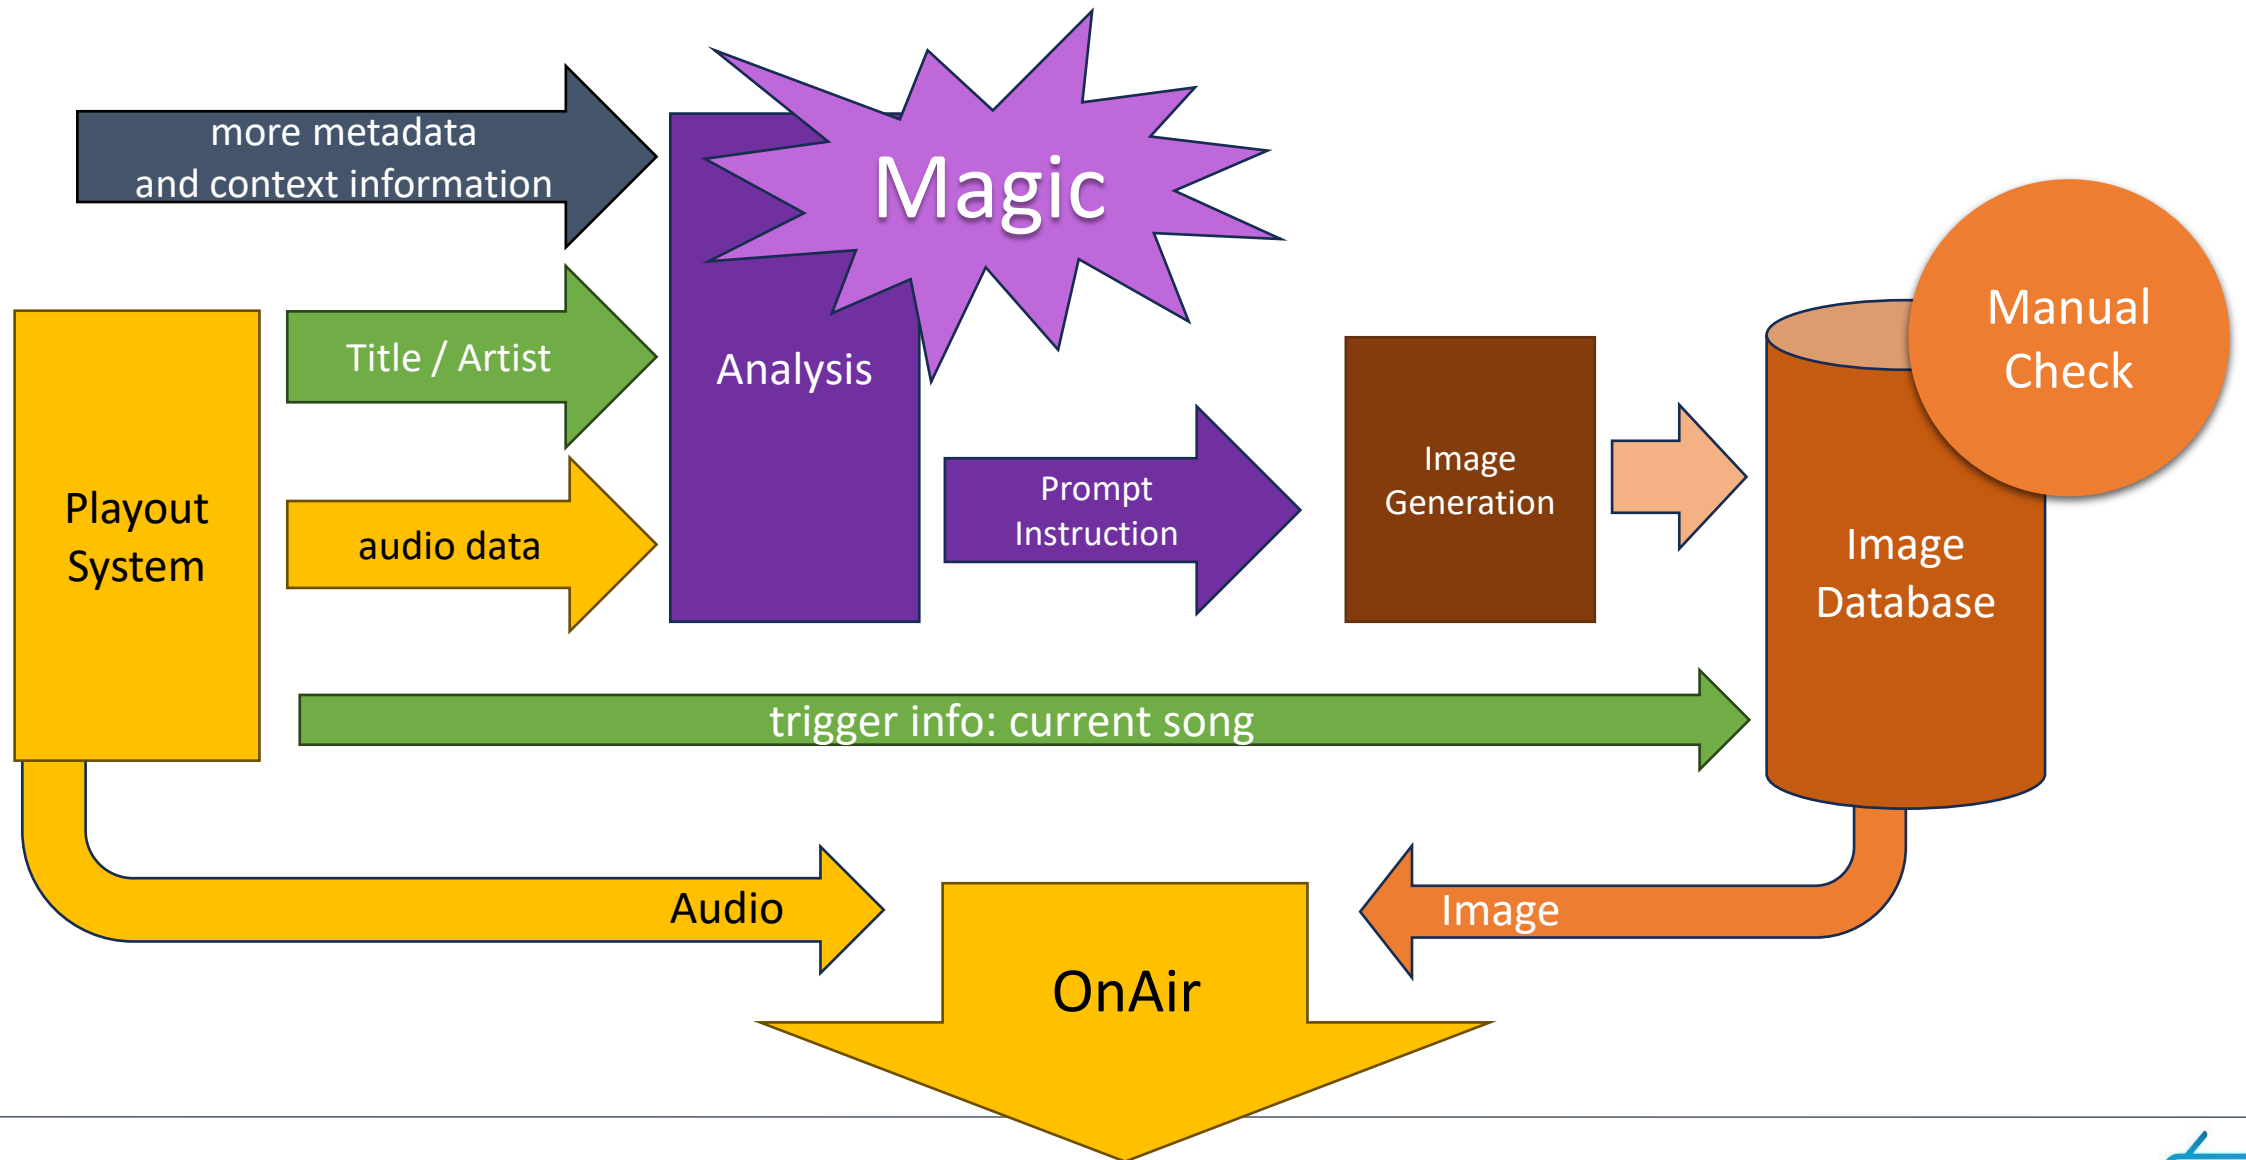

ETI recordings available upon request
for receiver testing purpose.

Idea of the ART project

Five music channels with distinct music genres

"TEST Jazz"

"TEST Country"

"TEST Electro"

"TEST RnB/Soul"

"TEST Bavarian Sound"

In preparation

Tier 2 with better correlation to the song.

Will be on-air in December!

Preview for some songs available.

Guess the song!

Guess the song!

Slideshow playout – general concept

Tier 1 – Simple approach using generative AI

Tier 2 – Experiment in progress

Alessia Cara - Here

Simple

Very generic and unrelated

Improved

Matches Artist, Mood and Meaning

Taylor Swift – Speak Now

**Simple
Matches Artist**