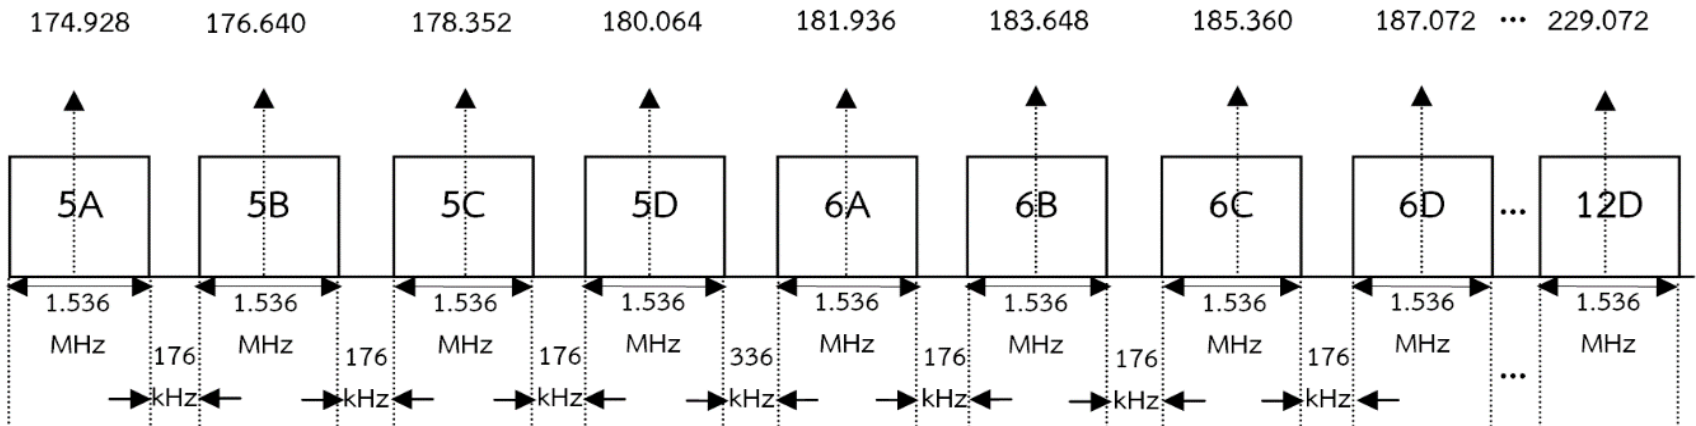

## **NBTC Notification on Radio Frequency Plan for Trial Digital Radio**

(Effective on 28 Feb 2018)

**allocating VHF Band III  
(174-230 MHz) for trial digital  
radio**

**Current service being  
operated in VHF Band III is  
analogue television (26  
stations), which needs  
protection from digital radio  
interference until its  
contract or concession  
ends.**

# FREQUENCY PLANNING FOR DIGITAL RADIO

Technical Parameters	
Mode	DAB+ Mode I
Audio Coding	MPEG-4 High Efficiency Advanced Audio Coding version 2 (HE AAC v2)
Multiplex	Orthogonal Frequency Division Multiplex (OFDM)
Modulation	Differential Quadrature Phase Shift Keying (D-QPSK)
Protection Level	3A
Code Rate	$\frac{1}{2}$
C/N Value	12 dB (Rayleigh Channel)
Bandwidth/Block	1.536 MHz
Total Capacity/MUX	1,152 kbps
Capacity/Program	64 – 128 kbps
Number of Programs/MUX	9 – 18 Programs
Effective Radiated Power	0.1 kW - 10 kW
Transmission Frame Duration	96 ms
Duration of the Null Symbol	1.297 ms
Duration of an OFDM Symbol	1.246 ms
Number of OFDM Symbols	76
Bandwidth	1.536 MHz
Number of Transmitted Carriers	1,536
Inverse of the Carrier Spacing	1 ms
Guard Interval	246 $\mu$ s