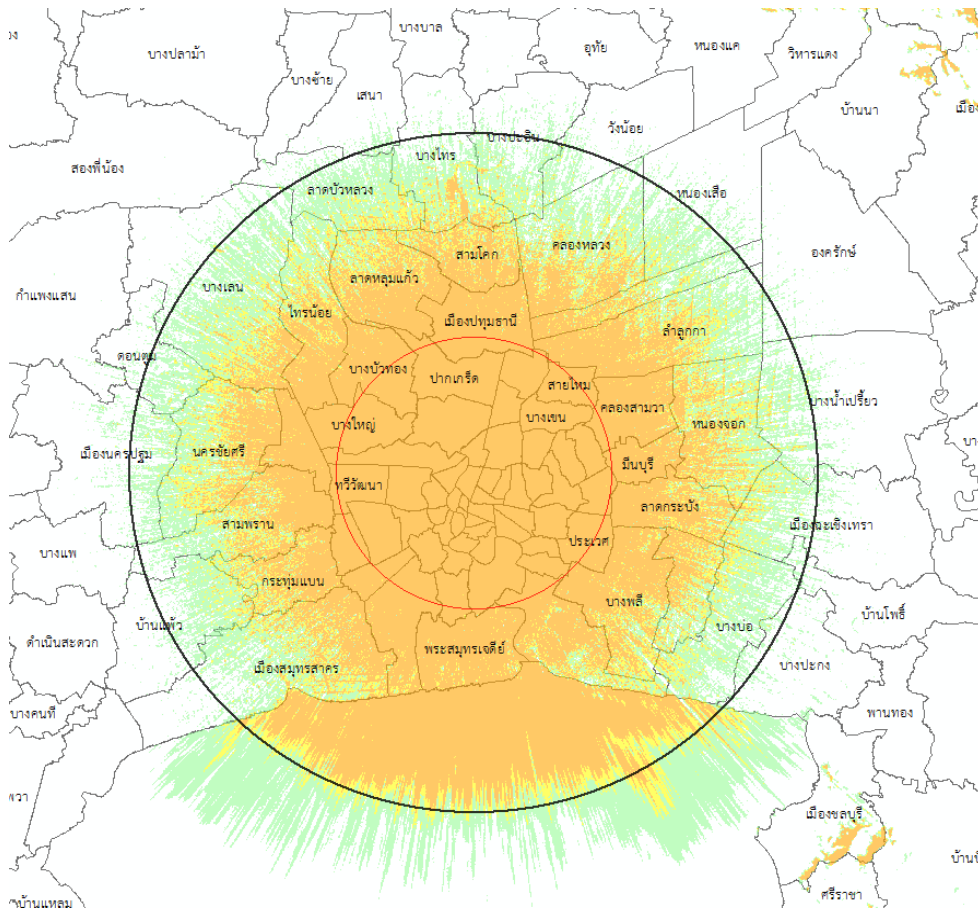

COVERAGE AREA : BANGKOK

✓ **Bangkok Station: 6C**

✓ **Effective Radiated Power: 5kW**

✓ **Coverage Area: 4,857km²**

✓ **Population: 4,472,701 households**