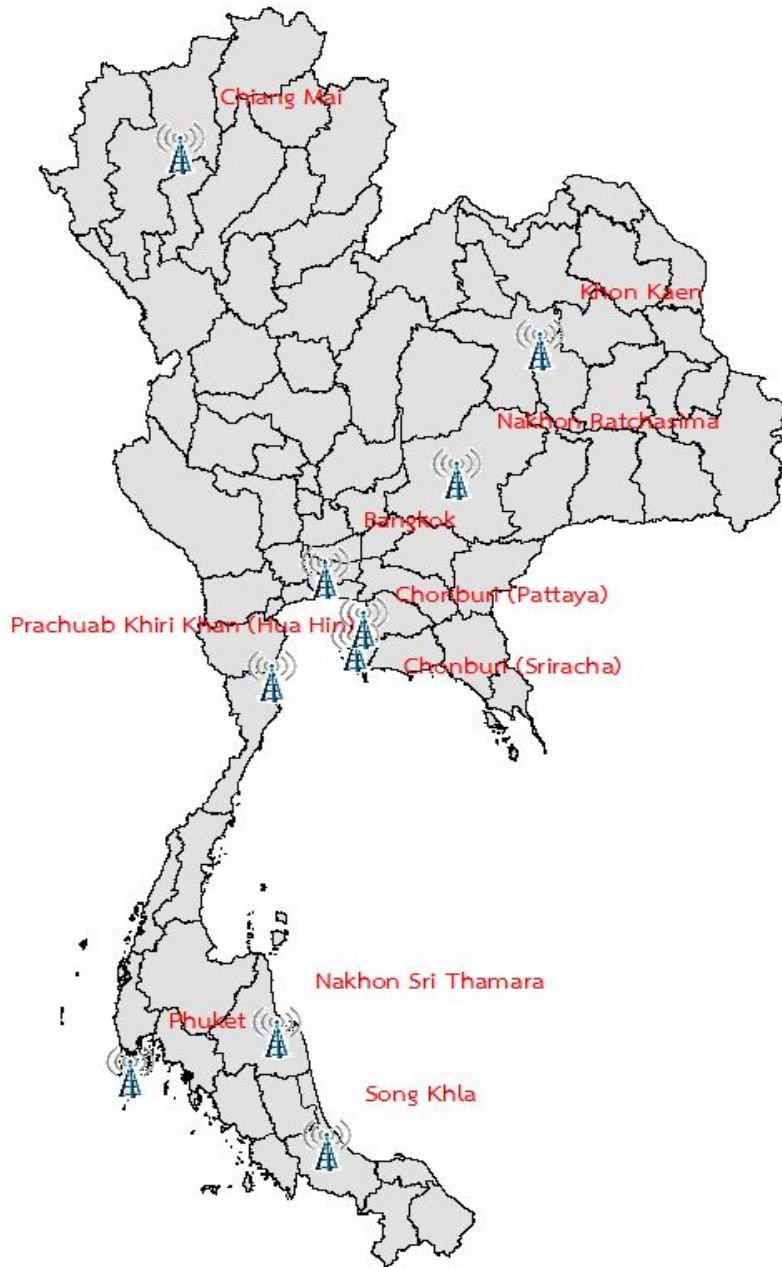

## **NBTC Notification on Radio Frequency Plan for Trial Digital Radio**

(Effective on 28 Feb 2018)

**allocating VHF Band III  
(174-230 MHz) for trial digital  
radio**

**Current service being  
operated in VHF Band III is  
analogue television (26  
stations), which needs  
protection from digital radio  
interference until its  
contract or concession  
ends.**

# DIGITAL RADIO TRIAL STATIONS

**9 provinces, 10 sites**

- Bangkok
- Chiang Mai
- Chonburi (Sriracha & Pattaya)
- Khon Kaen
- Nakhon Ratchasima
- Prachuab Khiri Khan
- Nakhon Sri Thamara
- Phuket
- Song Khla

**Each site uses 3 multiplexes (except Song Khla, using 2 multiplexes)**

**Single Frequency Network (Bangkok, Chonburi)**