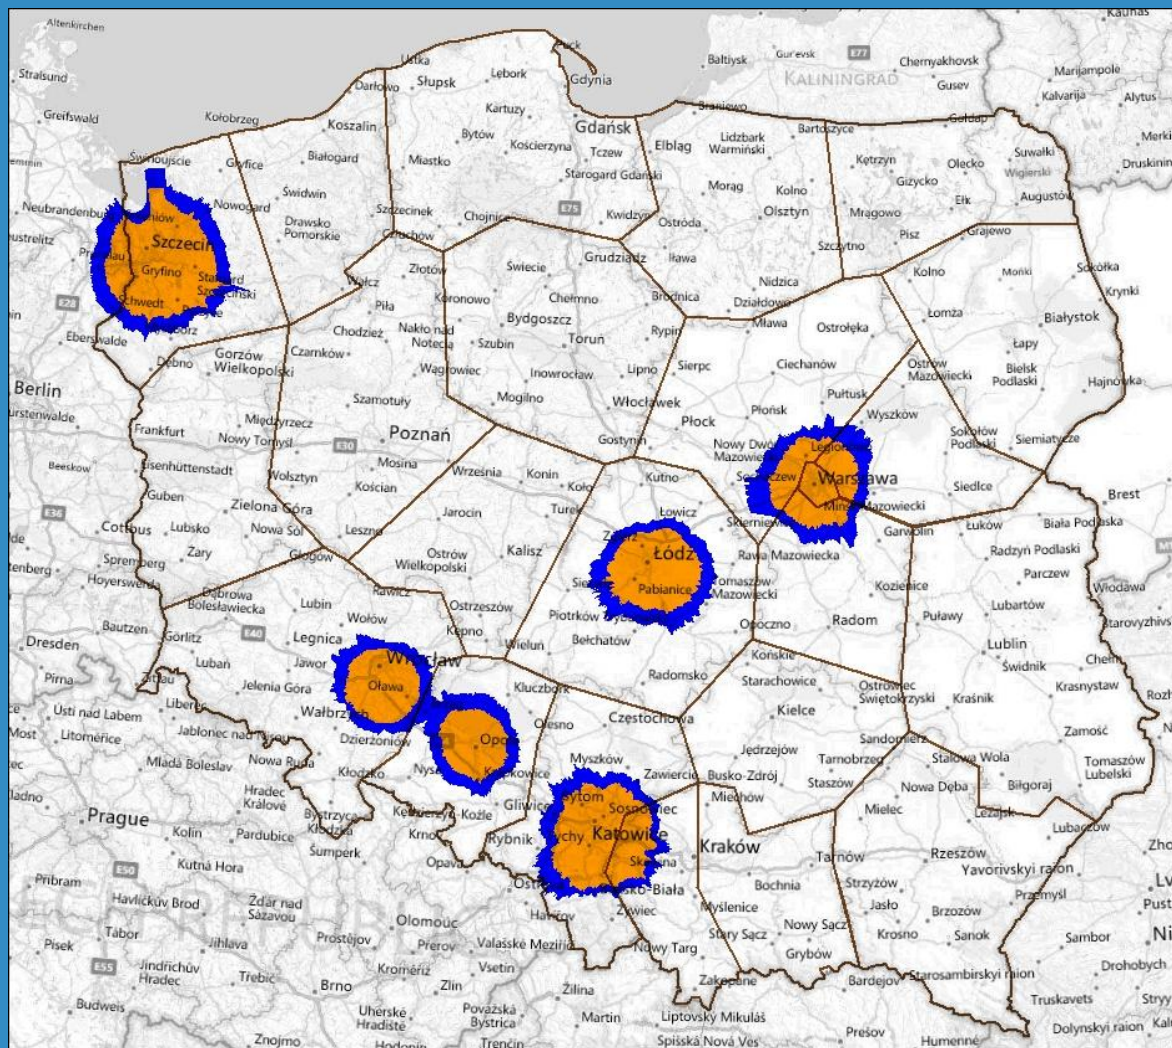

# DIGITAL BROADCASTING: NOVEMBER 2014 R.

POPULATION:

**9,7 MLN**

SIGNAL RANGE:

**27 500 KM<sup>2</sup>**

- WARSZAWA
- KATOWICE
- WROCLAW
- SZCZECIN
- ŁÓDŹ
- OPOLE

# DIGITAL BROADCASTING: JANUARY 2015 R.

POPULATION:

14,7 MLN

SIGNAL RANGE:

47 900 km<sup>2</sup>

- WARSZAWA
- KATOWICE
- WROCŁAW
- SZCZECIN
- ŁÓDŹ
- OPOLE
- GDAŃSK
- KIELCE
- KRAKÓW
- POZNAŃ

## All Main Stations:

## Local Stations: