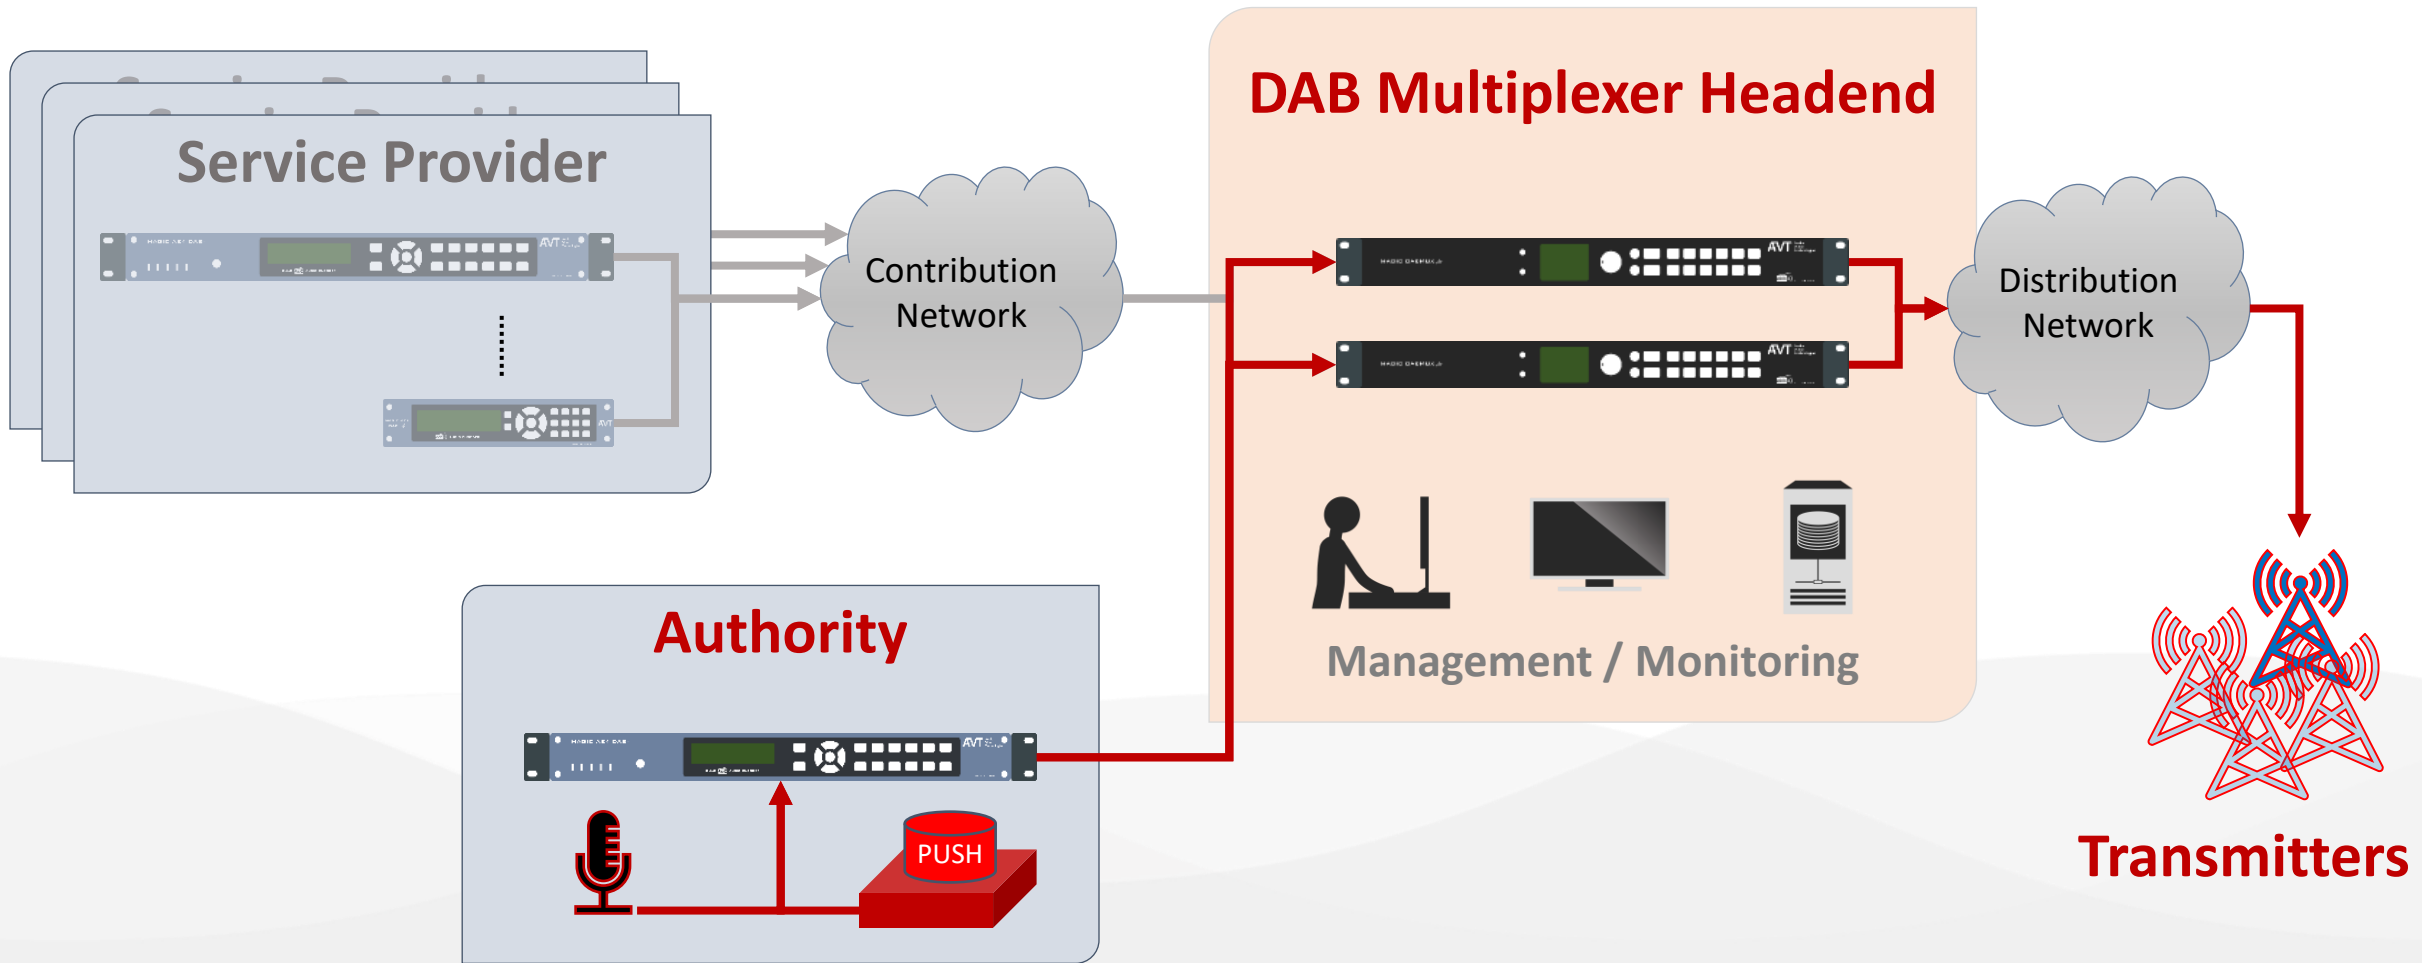

ABU DBS 2024 – WorldDAB Workshop

Key Benefits of Hardware-based DAB Headend Solutions

Overview

- What are the key benefits of hardware-based DAB Headend solutions?
 - **Reliability**
 - *“Run 24/7 for a decade or more.”*
 - **Energy Efficiency**
 - *“Save energy costs and make it easy to run on backup power.”*
 - **Simplicity**
 - *“One box for one task.”*

Distributed DAB Headend System

DAB Headend Impressions

SWR Stuttgart

WDR Cologne

MDR Halle

NDR Hamburg

DAB+ Headend – EWB Integration

A modern, multi-story office building with a glass facade and a prominent overhang. The building is partially obscured by a large, semi-transparent red graphic element on the right side. The sky is blue with scattered white clouds. The AVT logo and company name are visible on the overhang.