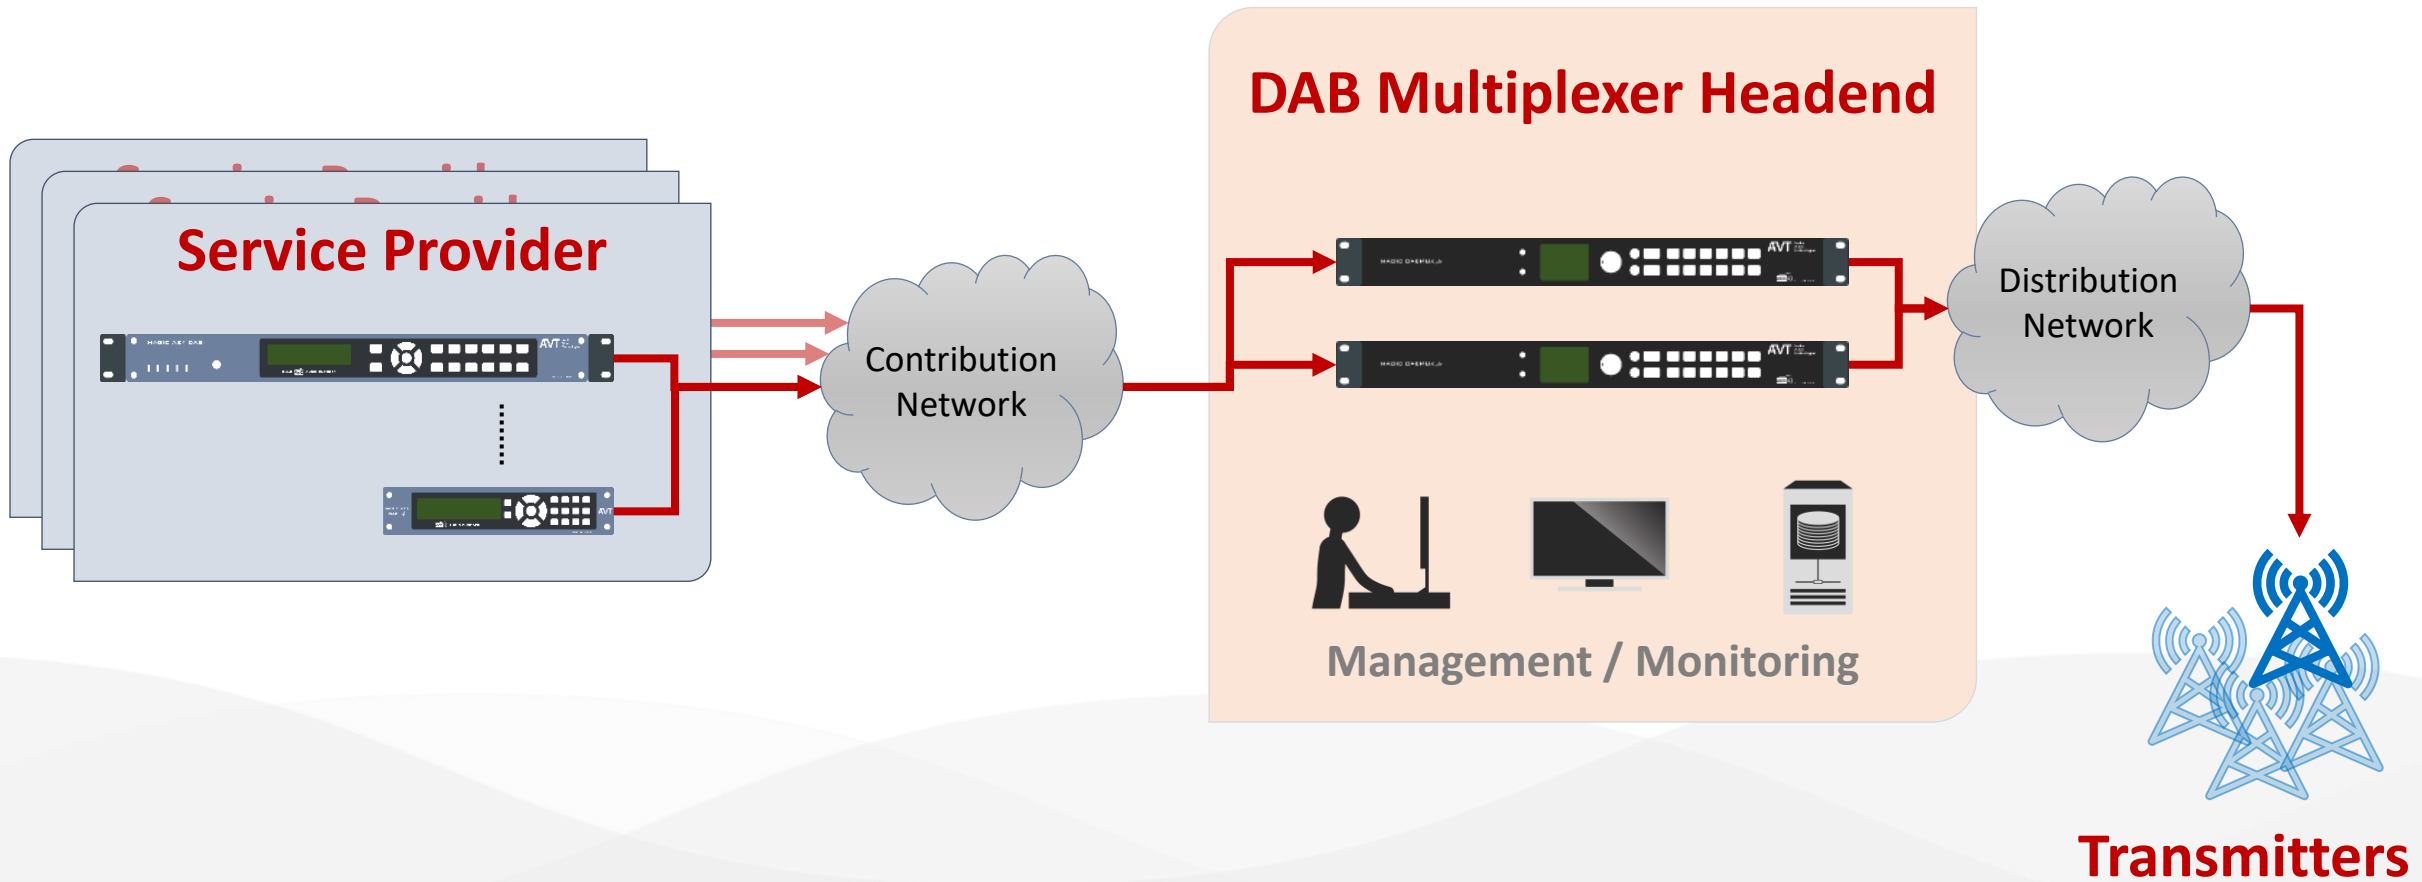

ABU DBS 2024 – WorldDAB Workshop

Key Benefits of Hardware-based DAB Headend Solutions

Overview

- What are the key benefits of hardware-based DAB Headend solutions?
 - **Reliability**
 - *“Run 24/7 for a decade or more.”*
 - **Energy Efficiency**
 - *“Save energy costs and make it easy to run on backup power.”*
 - **Simplicity**
 - *“One box for one task.”*

Distributed DAB Headend System

DAB Headend Impressions

SWR Stuttgart

WDR Cologne

MDR Halle

NDR Hamburg

DAB+ Headend – EWB Integration

A modern, multi-story office building with a glass facade and a prominent overhang. The building is partially obscured by a large, semi-transparent red graphic element on the right side. The sky is blue with scattered white clouds. The AVT logo and company name are visible on the overhang.