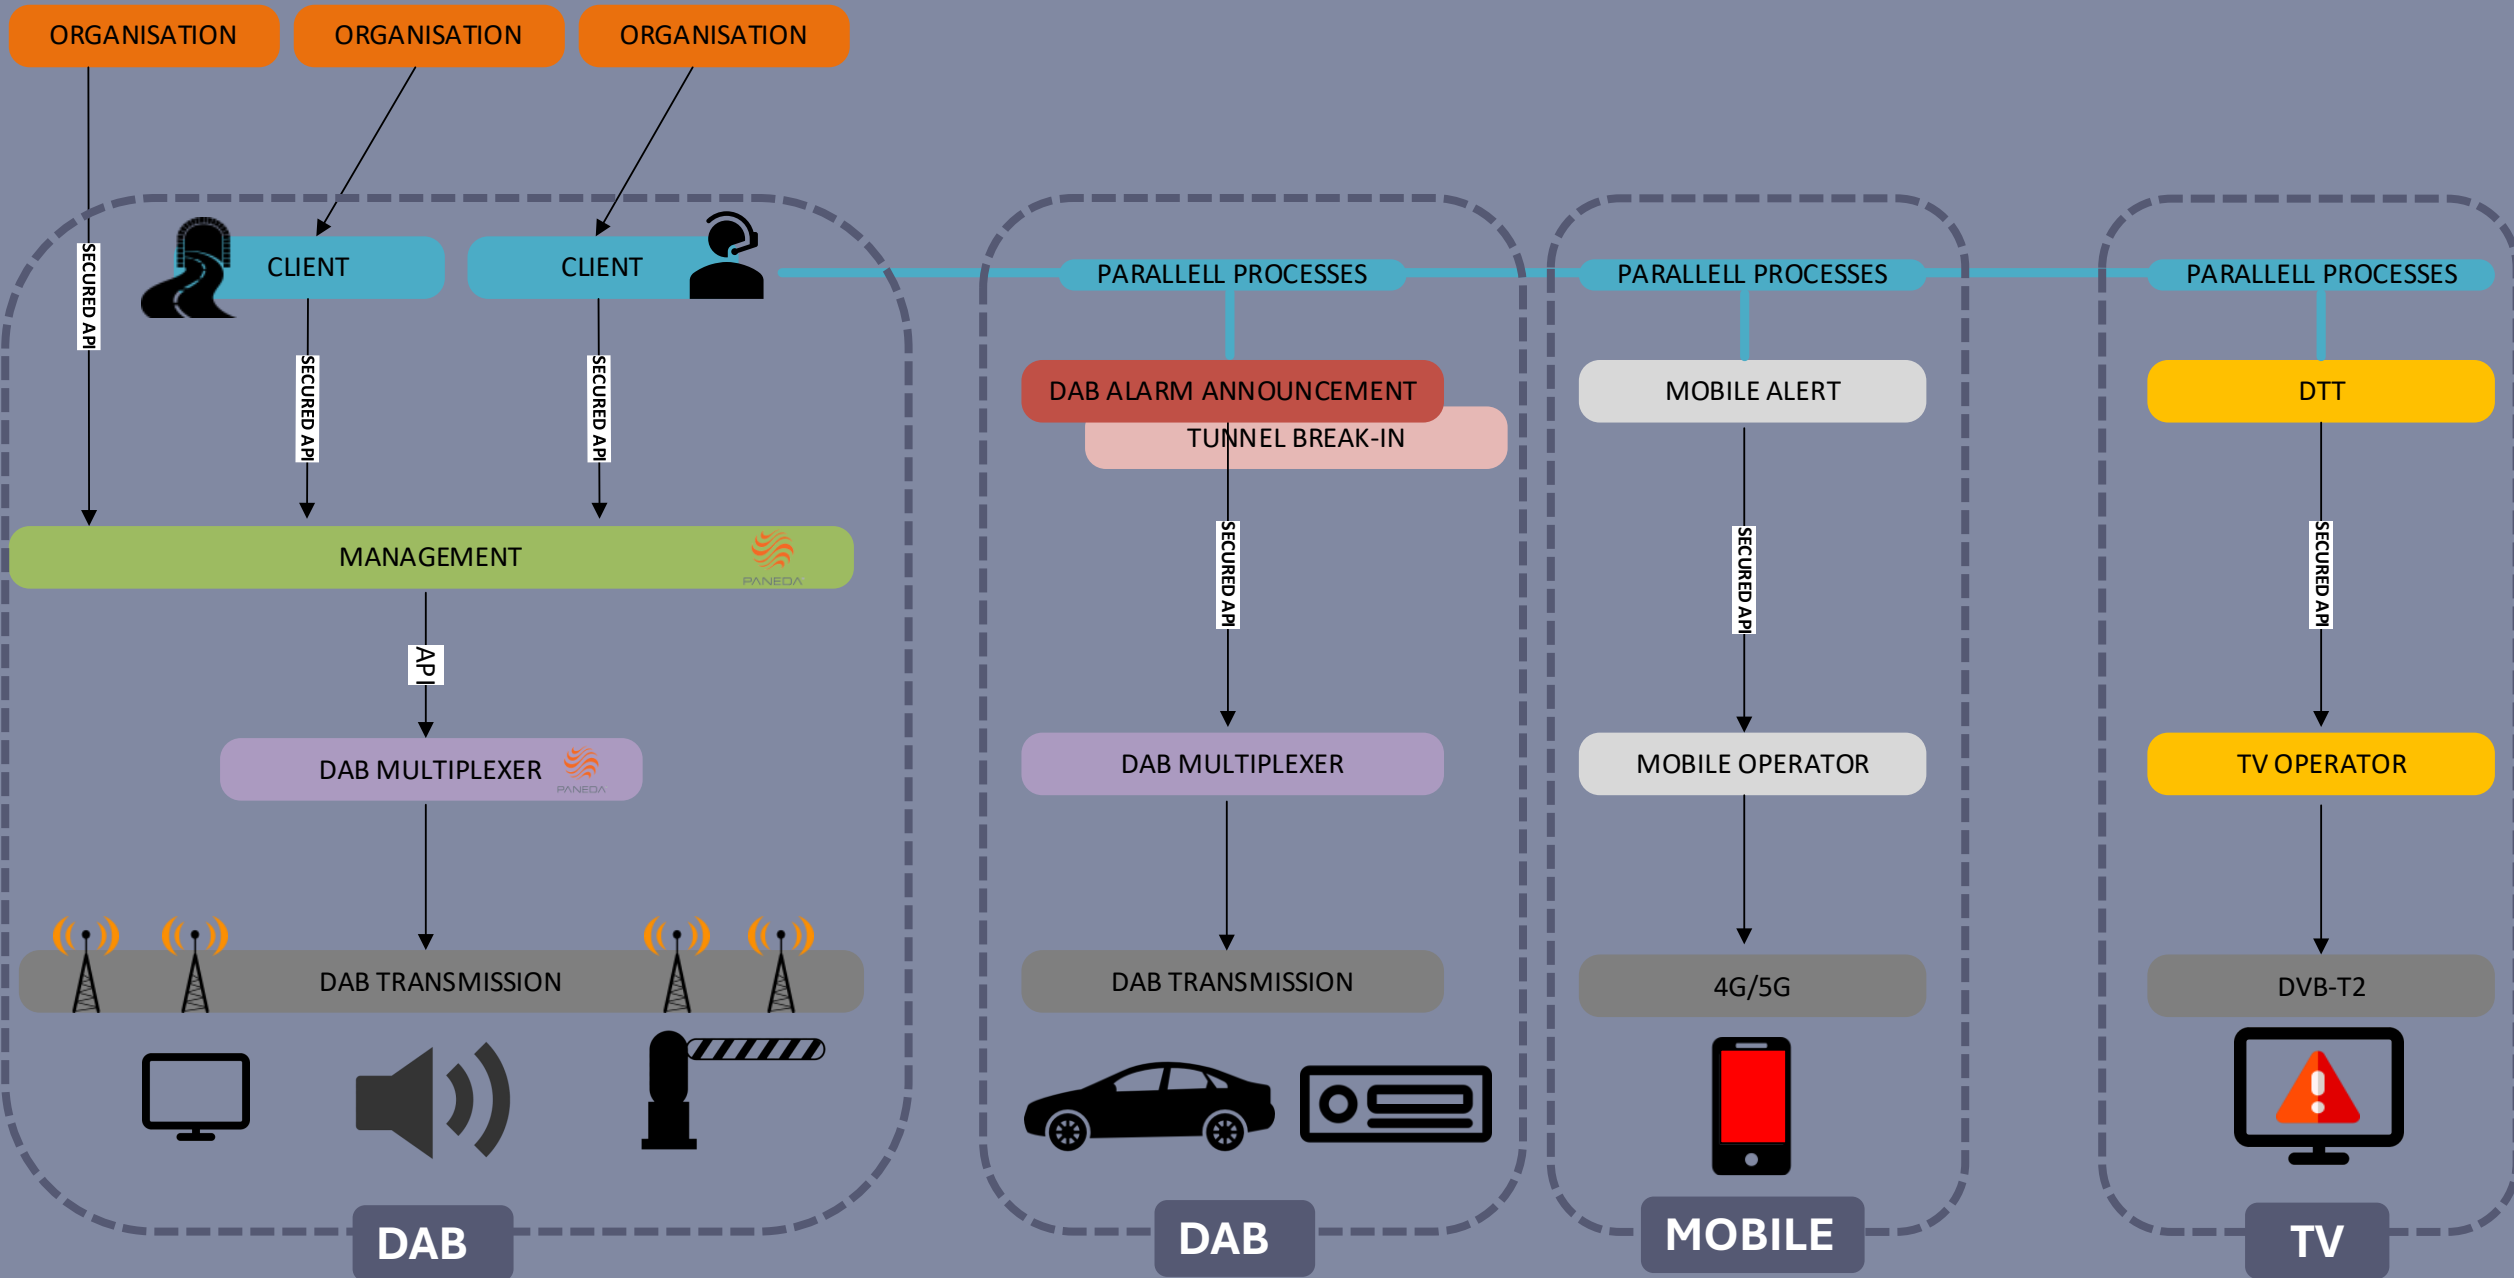

PANEDA®

Lars-Peder Lundgren

WARNING SYSTEMS OVER DAB

EXISTING PLATFORMS

Mobile Networks with SMS, Cell Broadcast, Native applications and more

National Siren systems, Loudspeaker system..

Broadcast Networks reaching radio listeners, often public broadcasters that have the responsibility

Social Media

- Mobile Networks may be down

- Can we trust the veracity of social media?

- Broadcast Radio has the highest uptime, but reaches only radio listeners

Paneda has developed a complete eco system using DAB technology for warning system, including dedicated receivers

IP 67

MULTI USAGE

ADRESSABLE

THE FLOW

COMPLETE EWS CONCEPT

CONCLUSIONS

MOBILE NETWORKS

Reaches people having instant access to a device
Are in a coverage area
Mobile network in operation

RADIO BROADCAST

Public Broadcasters are responsible for
“Emergency population warning”
Reaches people listening to radio
Majority of listening is in cars

PWS

REACH MORE PEOPLE
SAVE LIVES
FAST!

Does not compete with other systems
Does not require Internet or mobile networks