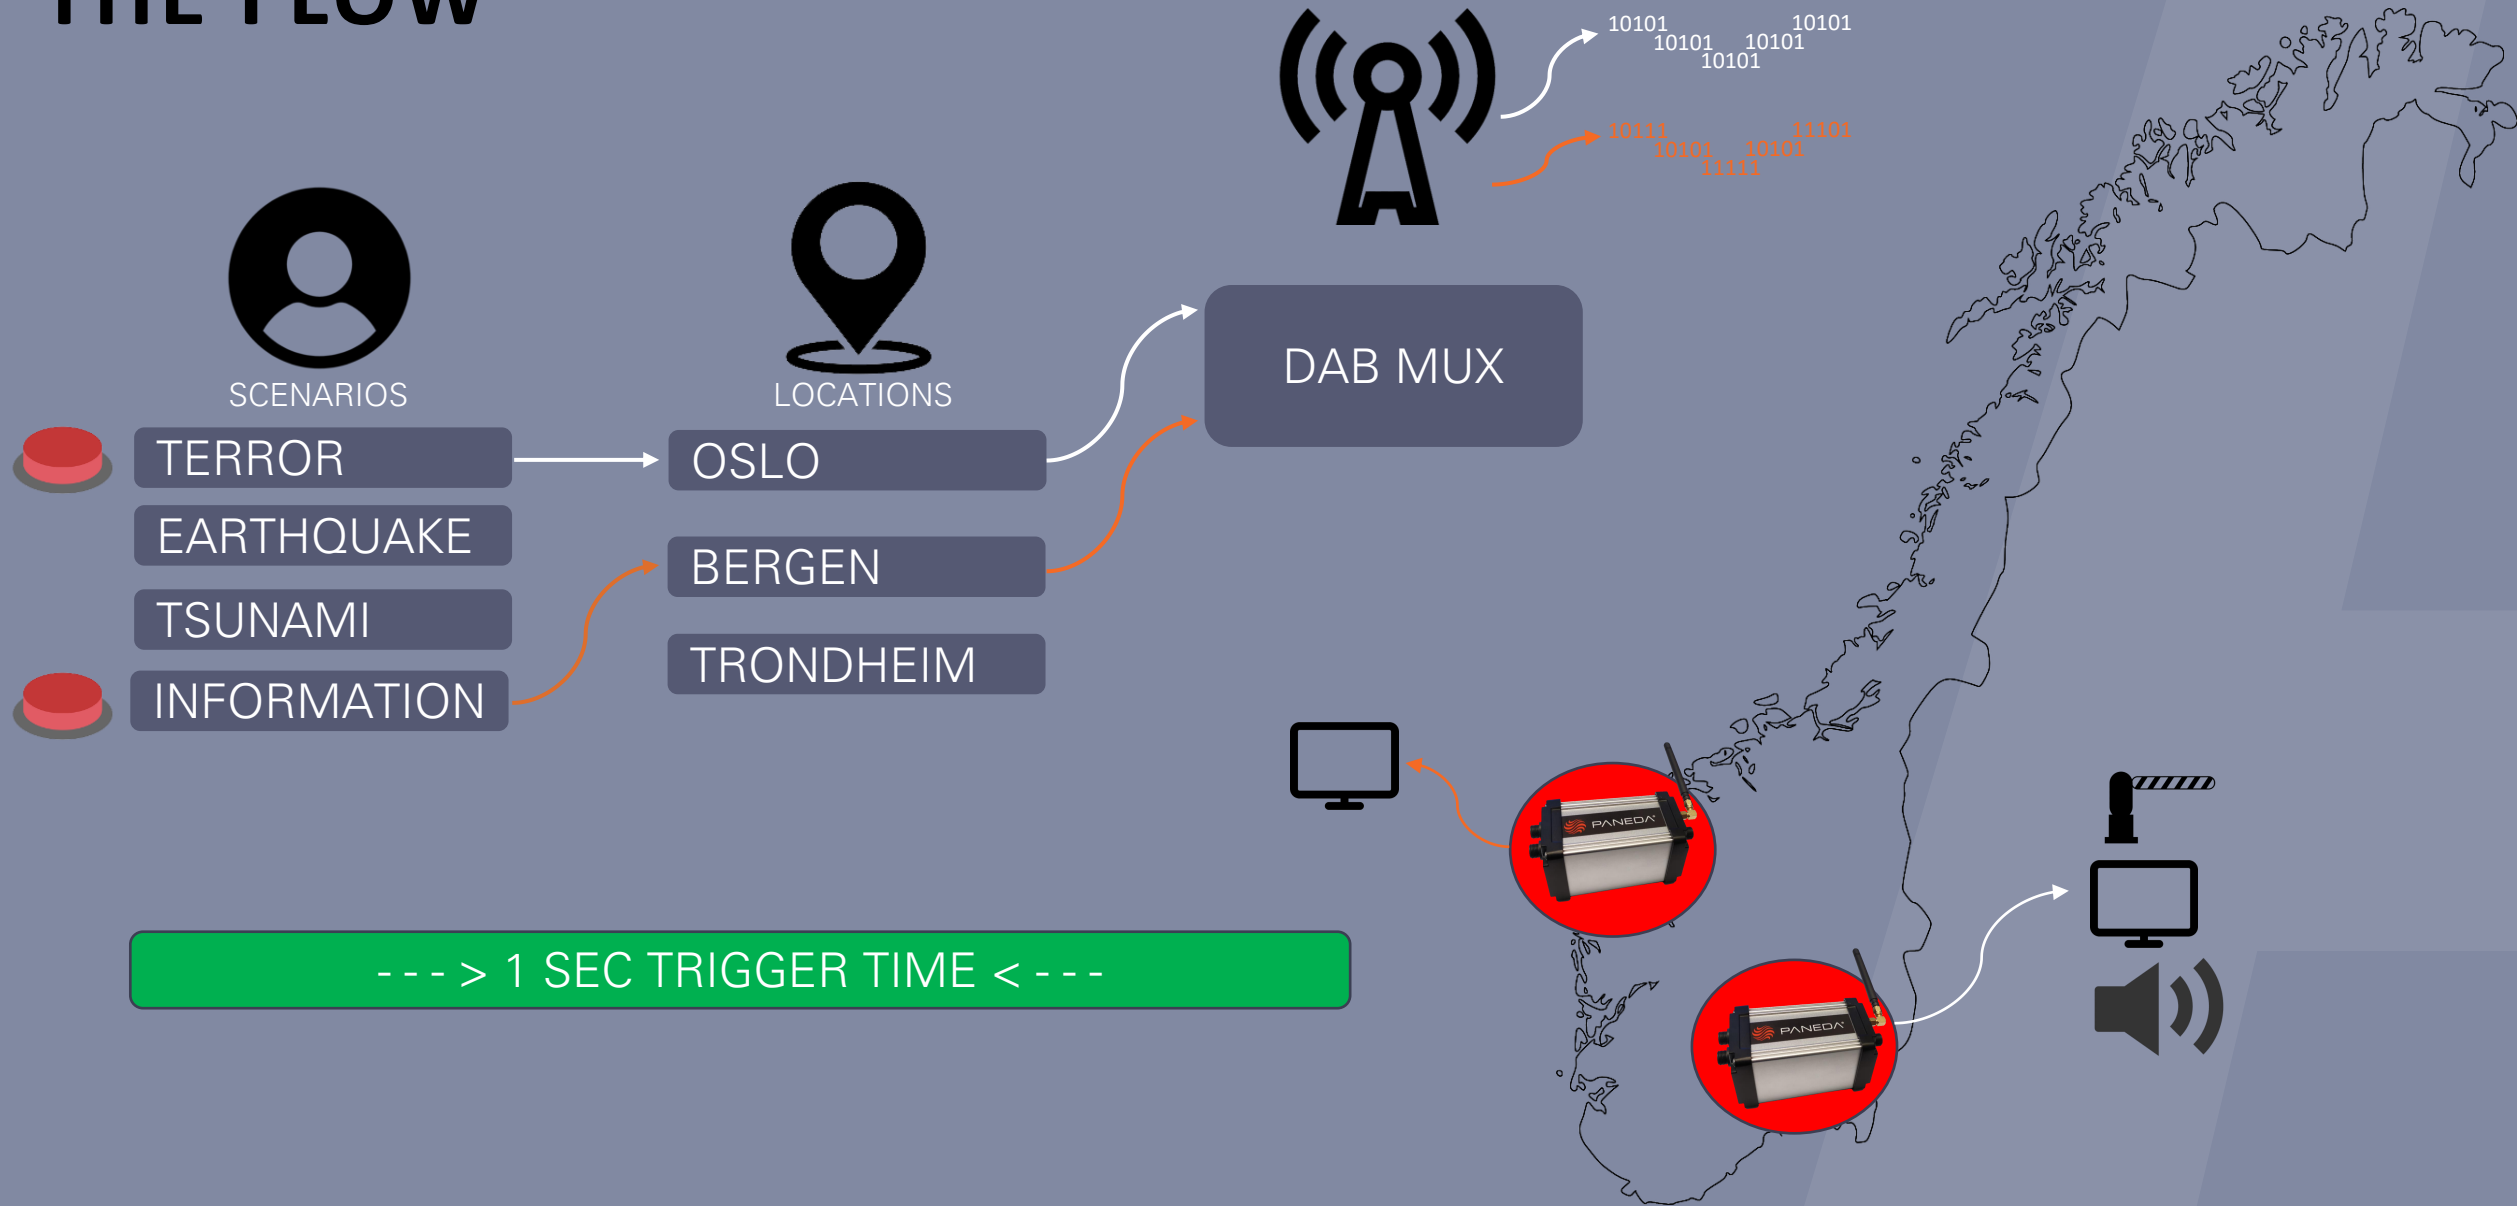

PANEDA®

Lars-Peder Lundgren

WARNING SYSTEMS OVER DAB

EXISTING PLATFORMS

Mobile Networks with SMS, Cell Broadcast, Native applications and more

National Siren systems, Loudspeaker system..

Broadcast Networks reaching radio listeners, often public broadcasters that have the responsibility

Social Media

- Mobile Networks may be down

- Can we trust the veracity of social media?

- Broadcast Radio has the highest uptime, but reaches only radio listeners

Paneda has developed a complete eco system using DAB technology for warning system, including dedicated receivers

IP 67

MULTI USAGE

ADRESSABLE

THE FLOW

COMPLETE EWS CONCEPT

CONCLUSIONS

MOBILE NETWORKS

Reaches people having instant access to a device
Are in a coverage area
Mobile network in operation

RADIO BROADCAST

Public Broadcasters are responsible for
“Emergency population warning”
Reaches people listening to radio
Majority of listening is in cars

PWS

REACH MORE PEOPLE
SAVE LIVES
FAST!

Does not compete with other systems
Does not require Internet or mobile networks